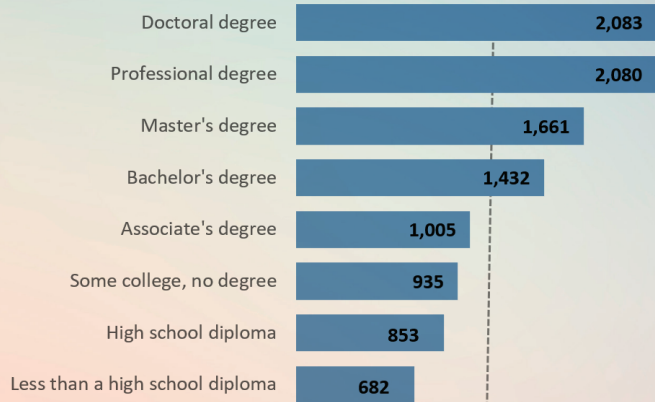

STAY IN STUDIES

Earnings and unemployment rates by educational attainment, 2022

Median weekly earnings (\$)

All workers: \$1,123

Unemployment Rate (%)

Total: 3.0%

Note: Data are for persons age 25 and over. Earnings are for full-time wage and salary workers. Source: U.S. Bureau of Labor Statistics, Current Population Survey.