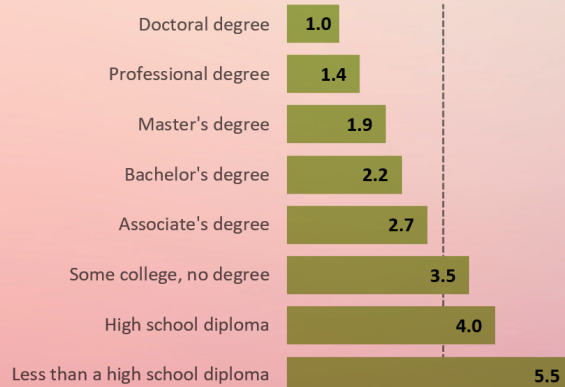

STAY IN STUDIES

Earnings and unemployment rates by educational attainment, 2022

Median weekly earnings (\$)

All workers: \$1,123

Unemployment Rate (%)

Total: 3.0%

Note: Data are for persons age 25 and over. Earnings are for full-time wage and salary workers. Source: U.S. Bureau of Labor Statistics, Current Population Survey.